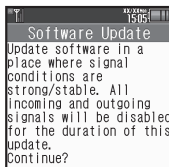

Li-ion00

Inserting & Removing

1 Remove cover

- Press and slide as shown.

2 Insert battery

- With logo side up, fit tabs into battery cavity slots.

3 Close cover

- Position and slide the cover gently as shown until it stops.

Removing

- Power handset off and lift battery as shown.

Software Update

Check for firmware updates and download as required.

Precautions

- Handset is disabled until update is complete. Update may take up to approximately 30 minutes.
- Update failure may disable handset. To reduce failure risk, make sure signal is strong and stable, and charge battery beforehand.
- Update will not start if other functions are in use. Before updating software (or before scheduled update time), end all active functions/applications.
- Disconnect USB Cable beforehand to reduce failure risk.
- Always back up important information. SoftBank Mobile cannot be held liable for damages from lost information, etc.

Updating Software

Packet transmission fees do not apply to updates (including checking, downloading and rewriting).

- 1  ➔ **Settings** ➔  ➔ **Phone** ➔ **Software Update** ➔ 
- 2 **Software Update** ➔ 