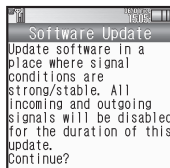

Li-ion00

Inserting & Removing

1 Remove cover

- Use Notch to open cover, then lift as shown.

2 Insert battery

- With logo side up, fit tabs into battery cavity slots.

3 Close cover

- Fit cover top into slot, then press down firmly.
- Close cover firmly. Debris trapped between cover and base may expose handset to liquid/dust.

Removing

- Power handset off and lift battery as shown.

Software Update

Check for firmware updates and download as required.

Precautions

- Handset is disabled until update is complete. Update may take up to approximately 30 minutes.
- Update failure may disable handset. To reduce failure risk, make sure signal is strong and stable, and charge battery beforehand.
- Update will not start if other functions are in use. Before updating software (or before scheduled update time), end all active functions/applications.
- Disconnect USB Cable beforehand to reduce failure risk.
- Always back up important information. SoftBank Mobile cannot be held liable for damages from lost information, etc.

Updating Software

Packet transmission fees do not apply to updates (including checking, downloading and rewriting).

- 1  ➔ **Settings** ➔  ➔ 
Phone ➔ **Software Update** ➔ 
- 2 **Software Update** ➔ 

- Follow onscreen instructions.