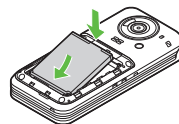

Li-ion00

Inserting & Removing

1 Remove cover

- Use Notch to open cover, then lift as shown.

2 Insert battery

- With logo side up, fit tabs into battery cavity slots.

3 Close cover

- Fit cover top into slot, then press down firmly.
- Close cover firmly. Debris trapped between cover and base may expose handset to liquid/dust.