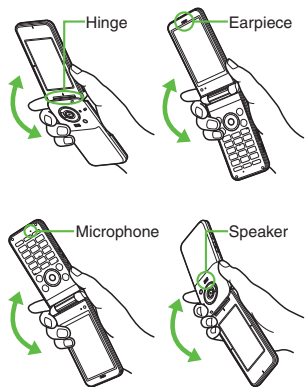

Drying Handset

Dry these parts/areas after washing handset:

Hinge	Earpiece
Microphone	Speaker

- 1 Wipe handset surface with dry cloth**
- 2 Holding hinge firmly by its sides, shake handset about 20 times**