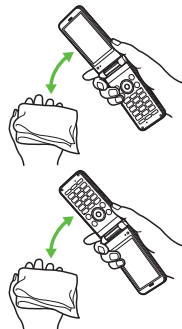

Drying Handset

Dry these parts/areas after washing handset:

Hinge	Earpiece
Microphone	Speaker

- 1 Wipe handset surface with dry cloth**
- 2 Holding hinge firmly by its sides, shake handset about 20 times**

- 3 Pat against dry cloth to remove moisture from grooves**

- 4 Leave handset on dry cloth for approximately 2 - 3 hours at room temperature**

Do Not Use Wet Handset

- Voice quality may be affected, or moisture may transfer to clothes, bag, etc.
- Moisture may short-circuit External Device Port.
- Exposure to cold may freeze moisture causing malfunction.